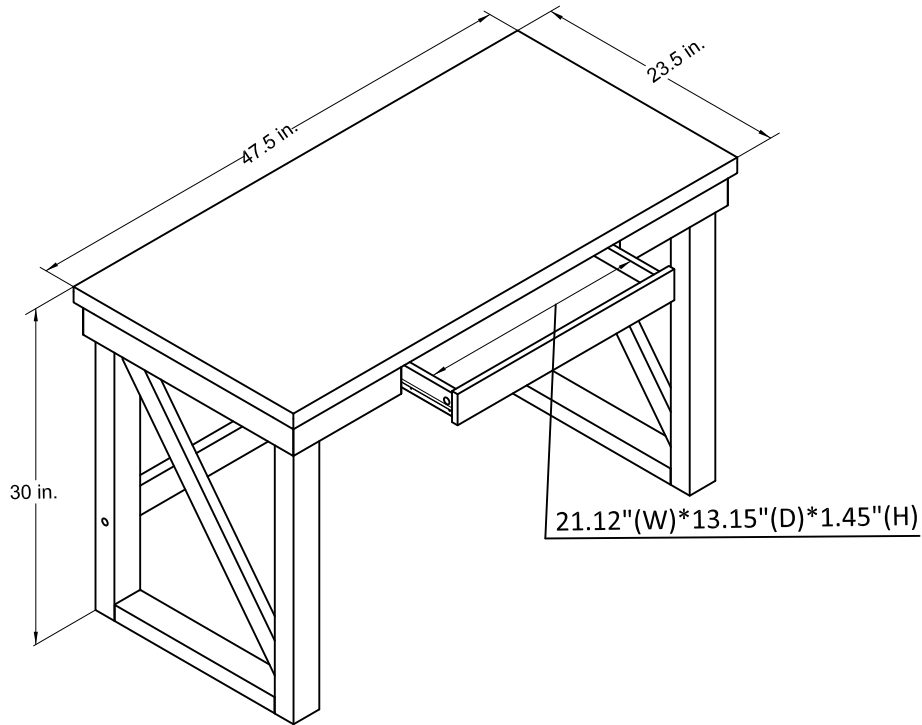

# Desk

Model Number: 7598013COM

Finish: Rustic White

OVERALL PRODUCT SIZE(in inches)

Desk:47.5"(W)\*23.5"(D)\*30"(H)

## MAXIMUM WEIGHT CAPACITIES